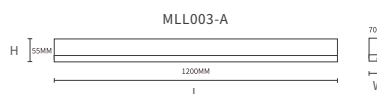

Cavo sospensione 5 metri

Kit accessori per installazione a soffitto

- IP 20
- PF 0.9
- UGR ≤19

MLL003-A

Lumen	3800lm/4013lm/3690lm/4000lm 270lm/265lm/280lm/275lm/365lm 320lm/400lm/360lm/4800lm/4960lm 355lm/350lm/415lm/400lm/590lm 580lm/630lm/580lm
Potenza	3W/4W/6W/40W/50W
CCT	3000K/4000K
CRI	≥80
Angolo	120°/130°
UGR	≤30
Dimensioni	1200*70*60mm/70*70mm 1200*100*60mm/100*100mm
Colore	Bianco/Nero
Voltaggio Input	220V-240V
Protezione IP	IP20
Garanzia	3 Anni
Certificazione	CE, RoHS