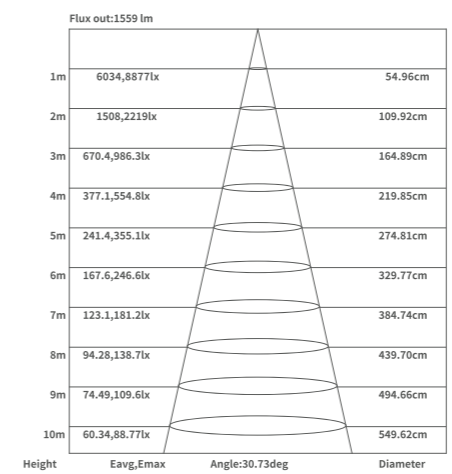

Codice prodotto	Colore	CCT	Lumen	Angolo	CRI
SLL004-A 30W	L1601	Nero	3000K	2900	34°	≥80
	L1602	Nero	4000K	3000	34°	≥80

SLL004-A (34°)