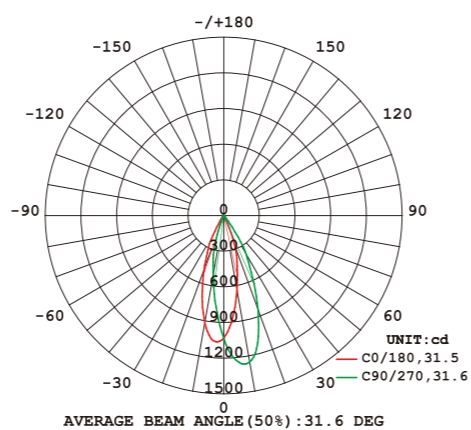

Accessori gratuiti

Plafoniere rotonde

Flux out: 193.6 lm

Height	Ravg, Rmax	Angle: 31.55deg	Diameter
1m	749.5, 1175.1x		56.49cm
2m	187.4, 293.61x		112.98cm
3m	83.28, 130.51x		169.47cm
4m	46.84, 73.411x		225.96cm
5m	29.98, 46.981x		282.45cm
6m	20.82, 32.631x		338.94cm
7m	15.30, 23.971x		395.44cm
8m	11.71, 18.351x		451.93cm
9m	9.253, 14.501x		508.42cm
10m	7.495, 11.751x		564.91cm