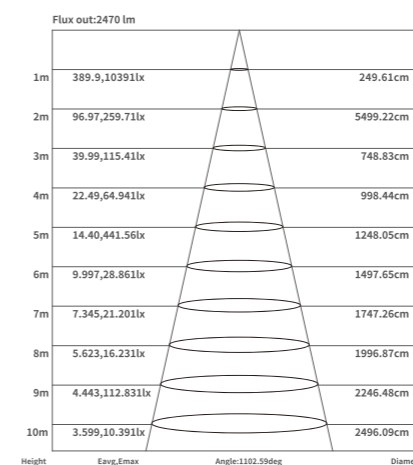

Accessori da acquistare separatamente

SLL001-A (110°)