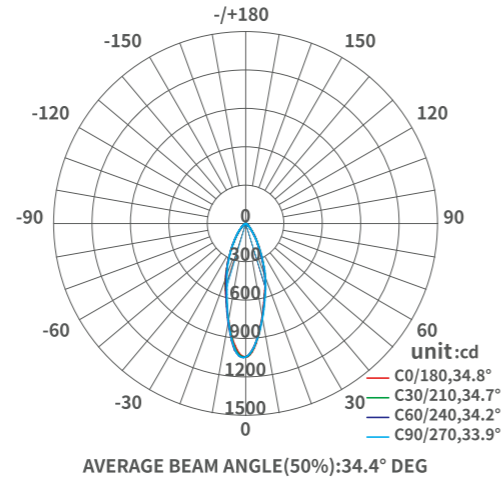

Flux out: 197.1 lm

Height	Eavg, Emax	Angle: 33.97deg	Diameter
1m	671.2, 1047lx		61.08cm
2m	167.8, 261.7lx		122.16cm
3m	74.58, 116.3lx		183.24cm
4m	41.95, 65.43lx		244.32cm
5m	26.85, 41.87lx		305.40cm
6m	18.64, 29.08lx		366.48cm
7m	13.70, 21.36lx		427.56cm
8m	10.49, 16.36lx		488.64cm
9m	8.286, 12.92lx		549.72cm
10m	6.712, 10.47lx		610.81cm