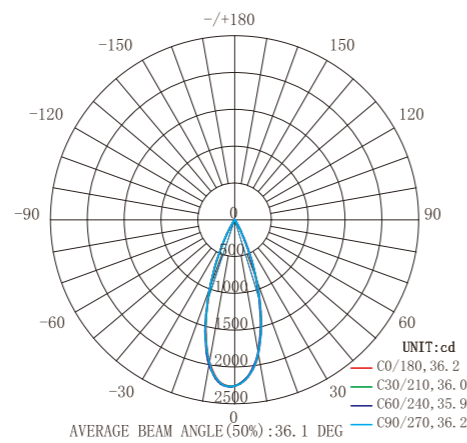

Luci lineari da incasso

SERIE SLL005-A

Codice prodotto	Potenza	CCT	Lumen	Angolo	CRI	PF	Dimensioni incasso	Dimensioni
L1002	1W	4000K	80	36°	≥80	0.5	37*37mm	45*45*48mm
L1003	2W	3000K	130	36°	≥80	0.5	66*37mm	73*45*48mm
L1006	5W	4000K	520	36°	≥80	0.9	139*37mm	146*45*48mm
L1007	10W	3000K	810	36°	≥80	0.9	273*37mm	280*45*48mm
L1008	10W	4000K	870	36°	≥80	0.9	273*37mm	280*45*48mm
L1009	15W	3000K	1340	36°	≥80	0.9	406*37mm	413*45*48mm
L1010	15W	4000K	1480	36°	≥80	0.9	406*37mm	413*45*48mm
L1011	10W	3000K	940	36°	≥80	0.9	139*37mm	146*45*48mm
L1012	10W	4000K	980	36°	≥80	0.9	139*37mm	146*45*48mm

SLL005-A (36°)