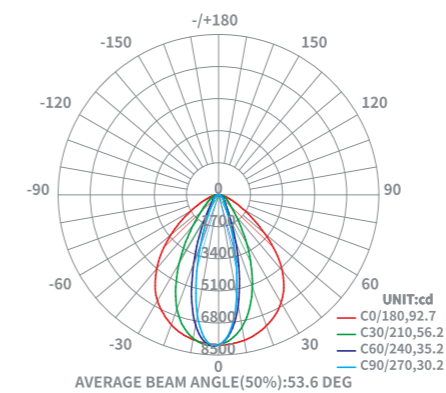

Kit accessori per installazione a soffitto

LA0105

MLL002-A (60°)