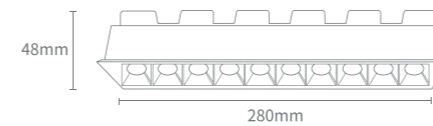

SLL005-A 10W