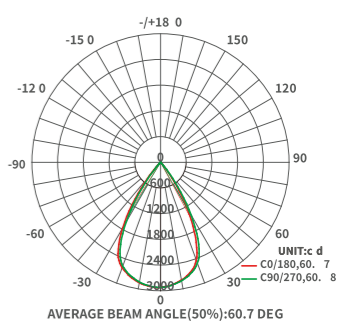

TRL011 (60°)

	Codice prodotto	Colore	CCT	Lumen	Angolo	CRI
TRL011-30W 	T1101B	Bianco	3000K	1890-2480	per20°≤19 60°≤23	≥80