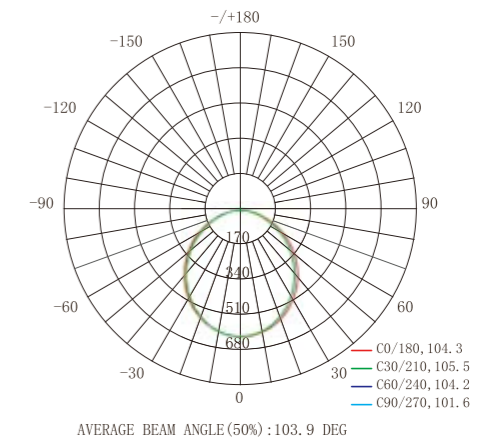

SLL002-A (110°)

	Codice prodotto	Colore	CCT	Lumen	Angolo	CRI
SLL002-A 20W	L1302N	Nero	4000K	2120	110°	≥80
	L1301N	Nero	4000K	2100	110°	≥80