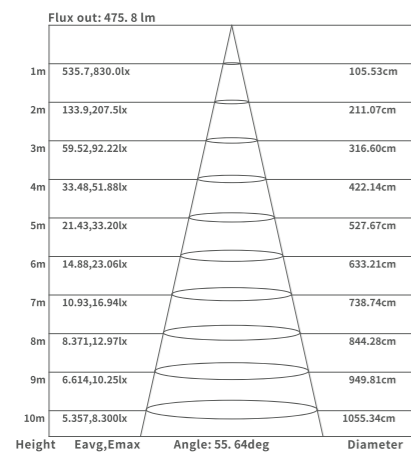

Faretti a superficie

SERIE CDL002-S

	Codice prodotto	Colore	CCT	Lumen	Angolo	CRI
	CDL002-S 10W D1101	Bianco	3000K	830	60°	≥90
	D1102	Bianco	4000K	850	60°	≥90
	CDL002-S 20W D1103	Bianco	3000K	1760	60°	≥90
	D1104	Bianco	4000K	1780	60°	≥90
	CDL002-S 30W D1105	Bianco	3000K	2300	60°	≥90
	D1106	Bianco	4000K	2320	60°	≥90
	CDL002-S 40W D1107	Bianco	3000K	3830	60°	≥90
	D1108	Bianco	4000K	3860	60°	≥90