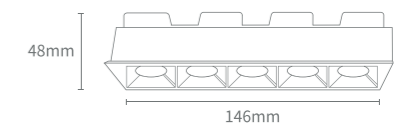

SLL005-A 5W/10W