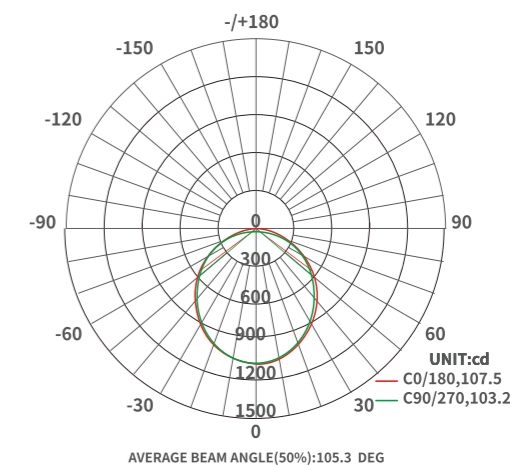

Accessori da acquistare separatamente

SLL001-A (110°)