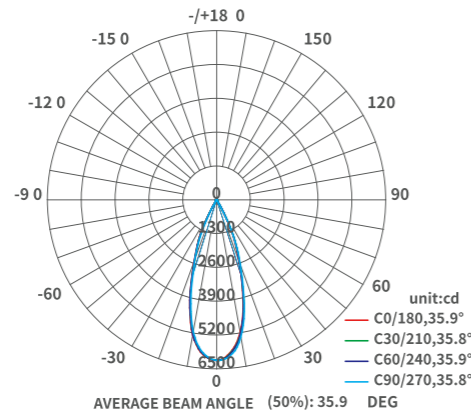

TRL003-35W	Codice prodotto	Colore	CCT	Lumen	Angolo	CRI
	T0302B	Bianco	3000K	2560	36°	≥90
	T0303B	Bianco	3000K	2710	55°	≥90
	T0305B	Bianco	4000K	2860	36°	≥90
	T0302N	Nero	3000K	2560	36°	≥90
	T0303N	Nero	3000K	2710	55°	≥90
	T0305N	Nero	4000K	2860	36°	≥90
	T0306N	Nero	4000K	2980	55°	≥90

TRL003 (36°)