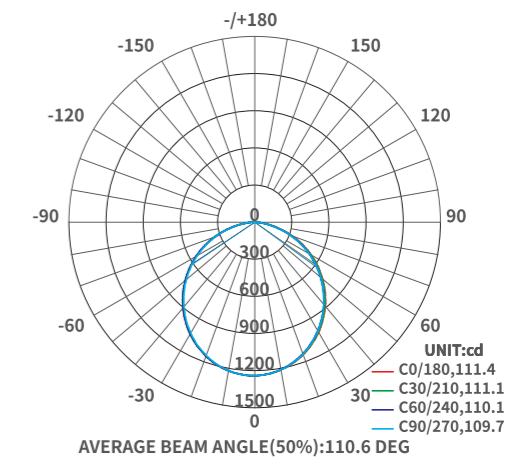

SLL003-A (110°)