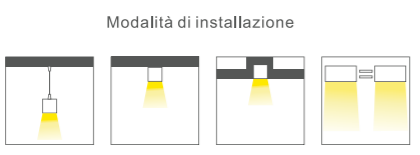

Accessori gratuiti

Filo sospensione
× 2