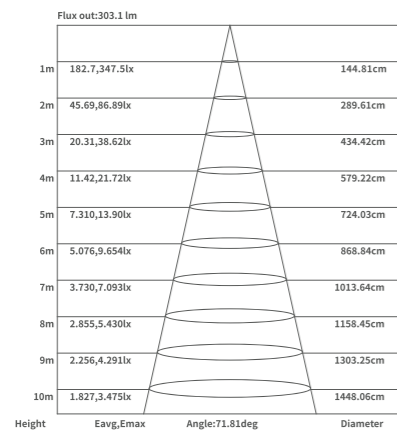

Codice prodotto	Potenza	CCT	Lumen	Angolo	CRI	Dimensioni incasso	Dimensioni
L1101	5W	3000K	280	Luce polarizzata 20°	≥80	140*38mm	147*44*40mm
L1102	5W	4000K	340	Luce polarizzata 20°	≥80	140*38mm	147*44*40mm
L1103	10W	3000K	500	Luce polarizzata 20°	≥80	273*38mm	280*44*40mm
L1104	10W	4000K	570	Luce polarizzata 20°	≥80	273*38mm	280*44*40mm
L1105	15W	3000K	960	Luce polarizzata 20°	≥80	405*38mm	413*44*40mm
L1106	15W	4000K	1000	Luce polarizzata 20°	≥80	405*38mm	413*44*40mm