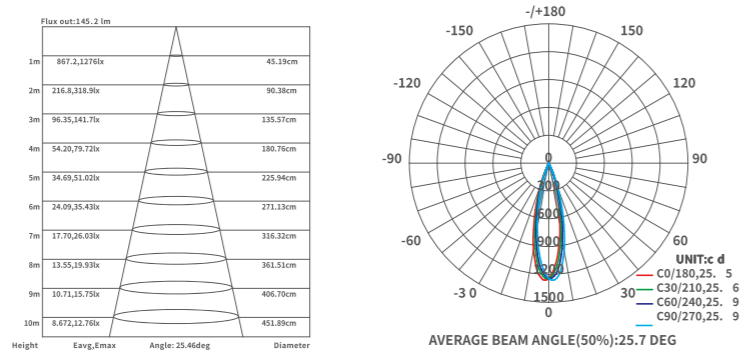

CSL006-A 1~10W	Codice prodotto	Colore	CCT	Lumen (MAX)	Angolo	CRI	PF
	C0601	Nero+Bianco	2700-6500K	630	24°	≥80	0.9
Accessori 	CA0601	Bianco					

CSL006-A (24°)