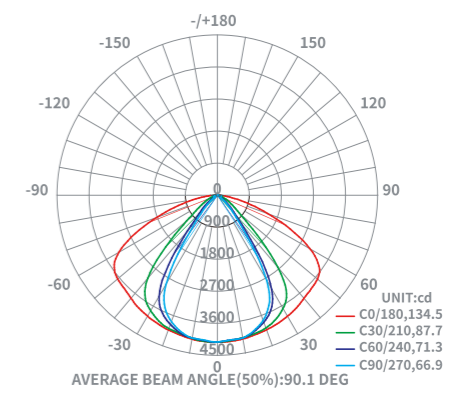

MLL002-A (90°)