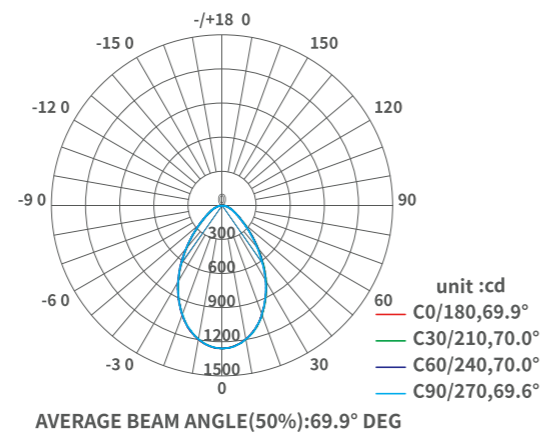

Flux out: 105 lm

Height	Eavg, Emax	Angle: 69.07deg	Diameter
1m	681.7, 1272lx		137.63cm
2m	170.4, 318.0lx		275.25cm
3m	75.75, 141.3lx		412.88cm
4m	42.61, 79.49lx		550.51cm
5m	27.27, 50.87lx		688.14cm
6m	18.94, 35.33lx		825.76cm
7m	13.91, 25.96lx		963.39cm
8m	10.65, 19.87lx		1101.02cm
9m	8.416, 15.70lx		1238.65cm
10m	6.817, 12.72lx		1376.27cm