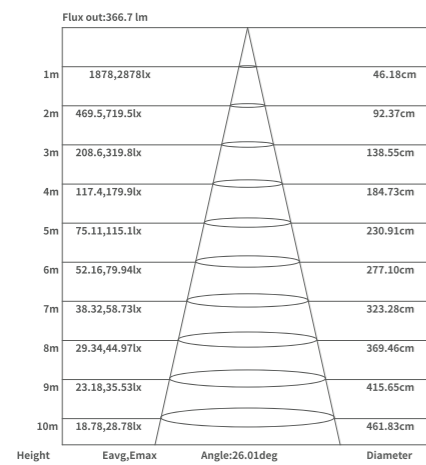

SLL005-A (36°)