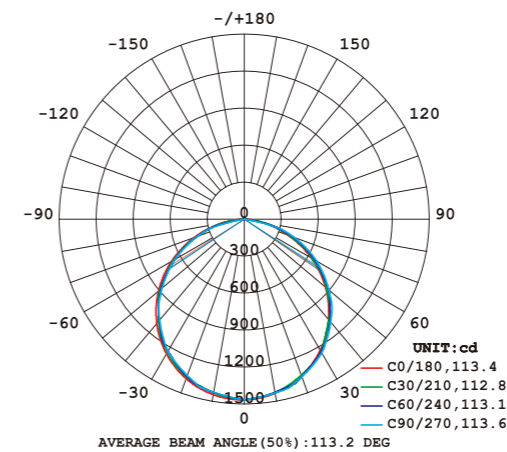

PLB001(110°)