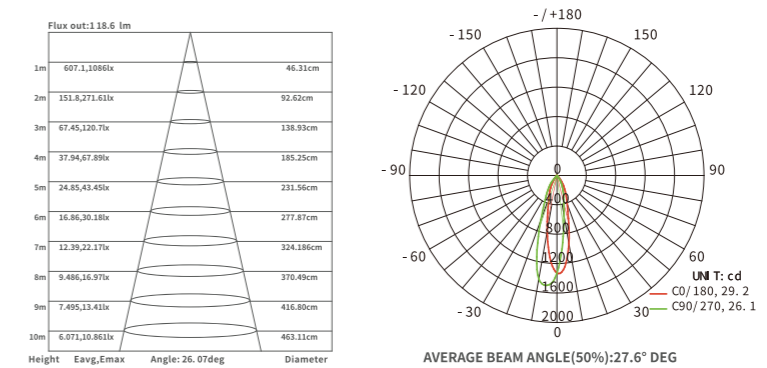

Codice prodotto	Colore	CCT	Lumen	Angolo	CRI	
	C0702N	Nero	3000K	430	24°	≥90
	C0703N	Nero	3000K	500	24°	≥90

CSL007-A (24°)