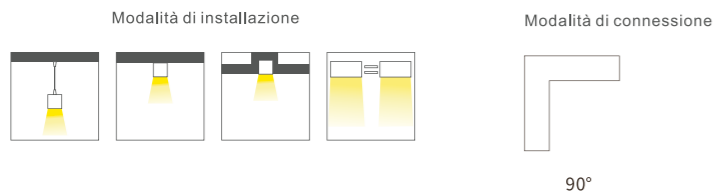

Codice prodotto	Colore	CCT	Lumen	Angolo	CRI
SLL003-A 40W	L0211B	Bianco	4000K	5000	110°	≥80
	L0211N	Nero	4000K	4700	110°	≥80