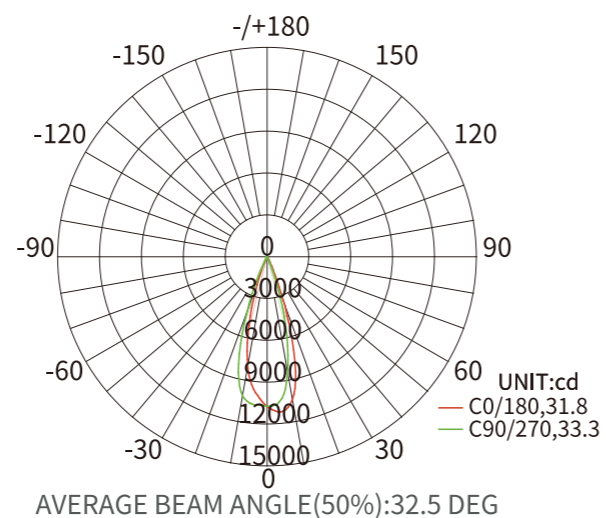

Flux out: 2082 lm

Height	Eavg, Emax	Angle: 31.83deg	Diameter
1m	8060,1111lx		57.02cm
2m	2015,2778lx		114.04cm
3m	895.6,1235lx		171.06cm
4m	503.8,694.4lx		228.08cm
5m	322.4,444.4lx		285.09cm
6m	223.9,308.6lx		342.11cm
7m	164.5,226.7lx		399.13cm
8m	125.9,173.6lx		456.15cm
9m	99.51,137.2lx		513.17cm
10m	80.60,111.1lx		570.19cm