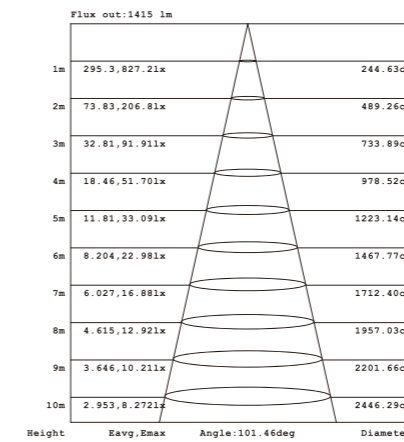

SLL002-A (110°)

	Codice prodotto	Colore	CCT	Lumen	Angolo	CRI
SLL002-A 20W	L1302N	Nero	4000K	2120	110°	≥80
	L1301N	Nero	4000K	2100	110°	≥80