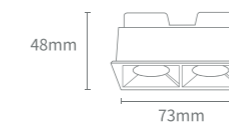

SLL005-A 2W