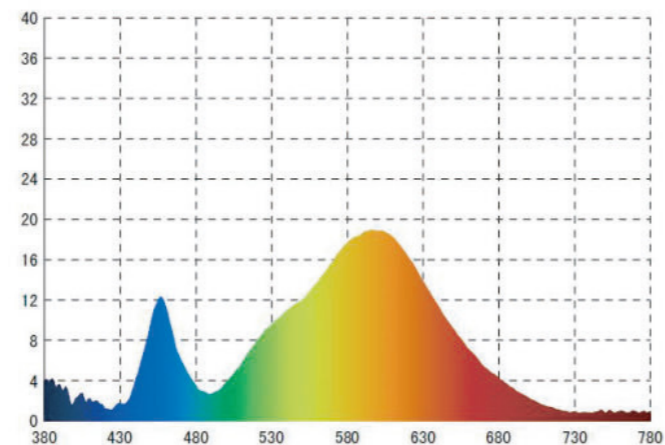

Spettro assoluto