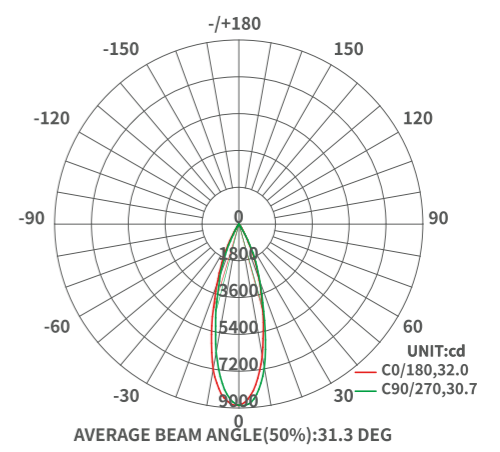

Codice prodotto	Colore	CCT	Lumen	Angolo	CRI
SLL004-A 30W	L1601	Nero	3000K	2900	34°	≥80
	L1602	Nero	4000K	3000	34°	≥80

SLL004-A (34°)