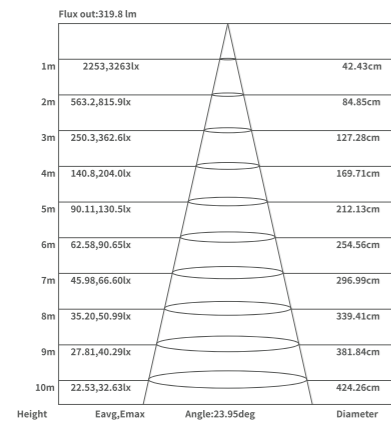

CSL003-A (24°)

	Codice prodotto	Colore	CCT	Lumen	Angolo	CRI
CSL003-A 7W H 65mm Ø83mm foro hole Ø75mm	C0301	Bianco	3000K	500	24°	≥90
	C0302	Bianco	4000K	550	24°	≥90
CSL003-A 10W H 88mm Ø105mm foro hole Ø95mm	C0303	Bianco	3000K	660	24°	≥90
	C0304	Bianco	4000K	730	24°	≥90
CSL003-A 20W H 115mm Ø137mm foro hole Ø120mm	C0305	Bianco	3000K	1900	24°	≥90
	C0306	Bianco	4000K	2200	24°	≥90
CSL003-A 30W H 127mm Ø160mm foro hole Ø140mm	C0307	Bianco	3000K	2500	24°	≥90
CSL003-A 40W H 160mm Ø190mm foro hole Ø175mm	C0309	Bianco	3000K	3800	24°	≥90
	C0310	Bianco	4000K	4180	24°	≥90