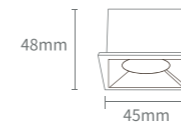

Codice prodotto	Potenza	CCT	Lumen	Angolo	CRI	PF	Dimensioni incasso	Dimensioni
L1002	1W	4000K	80	36°	≥80	0.5	37*37mm	45*45*48mm
L1003	2W	3000K	130	36°	≥80	0.5	66*37mm	73*45*48mm
L1006	5W	4000K	520	36°	≥80	0.9	139*37mm	146*45*48mm
L1007	10W	3000K	810	36°	≥80	0.9	273*37mm	280*45*48mm
L1008	10W	4000K	870	36°	≥80	0.9	273*37mm	280*45*48mm
L1009	15W	3000K	1340	36°	≥80	0.9	406*37mm	413*45*48mm
L1010	15W	4000K	1480	36°	≥80	0.9	406*37mm	413*45*48mm
L1011	10W	3000K	940	36°	≥80	0.9	139*37mm	146*45*48mm
L1012	10W	4000K	980	36°	≥80	0.9	139*37mm	146*45*48mm

SLL005-A 1W