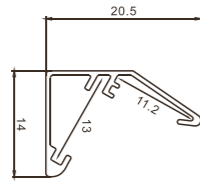

Profili SERIE **STL003**

Codice prodotto	Modello	Dimensioni
SP01	402	L2000*20.5*14mm
Kit: (2ganci di fissaggio+2 tappi di chiusura)