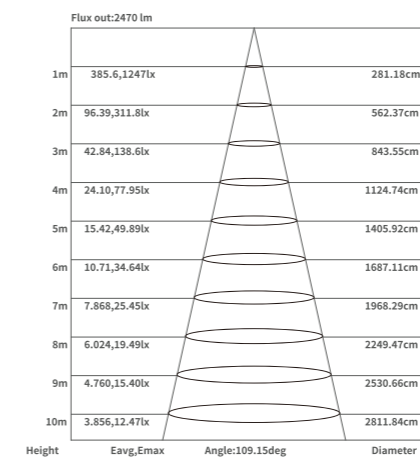

SLL003-A (110°)