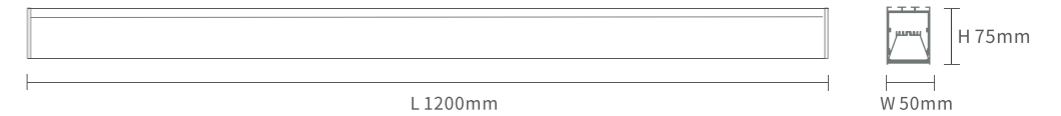

Codice prodotto	Colore	CCT	Lumen	Angolo	CRI
SLL003-A 40W	L0201B	Bianco	3000K	4300	110°	≥80
	L0202B	Bianco	4000K	5000	110°	≥80
	L0201N	Nero	3000K	4300	110°	≥80
	L0202N	Nero	4000K	4700	110°	≥80