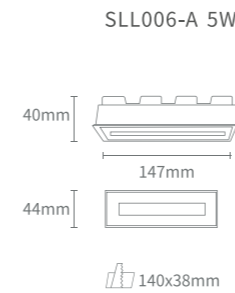

Codice prodotto	Potenza	CCT	Lumen	Angolo	CRI	Dimensioni incasso	Dimensioni
L1101	5W	3000K	280	Luce polarizzata 20°	≥80	140*38mm	147*44*40mm
L1102	5W	4000K	340	Luce polarizzata 20°	≥80	140*38mm	147*44*40mm
L1103	10W	3000K	500	Luce polarizzata 20°	≥80	273*38mm	280*44*40mm
L1104	10W	4000K	570	Luce polarizzata 20°	≥80	273*38mm	280*44*40mm
L1105	15W	3000K	960	Luce polarizzata 20°	≥80	405*38mm	413*44*40mm
L1106	15W	4000K	1000	Luce polarizzata 20°	≥80	405*38mm	413*44*40mm