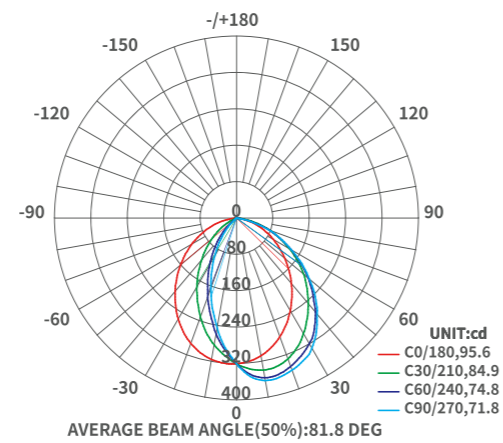

Codice prodotto	Potenza	CCT	Lumen	Angolo	CRI	Dimensioni incasso	Dimensioni
L1101	5W	3000K	280	Luce polarizzata 20°	≥80	140*38mm	147*44*40mm
L1102	5W	4000K	340	Luce polarizzata 20°	≥80	140*38mm	147*44*40mm
L1103	10W	3000K	500	Luce polarizzata 20°	≥80	273*38mm	280*44*40mm
L1104	10W	4000K	570	Luce polarizzata 20°	≥80	273*38mm	280*44*40mm
L1105	15W	3000K	960	Luce polarizzata 20°	≥80	405*38mm	413*44*40mm
L1106	15W	4000K	1000	Luce polarizzata 20°	≥80	405*38mm	413*44*40mm