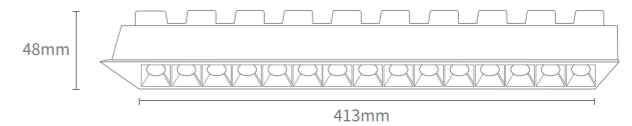

SLL005-A 15W