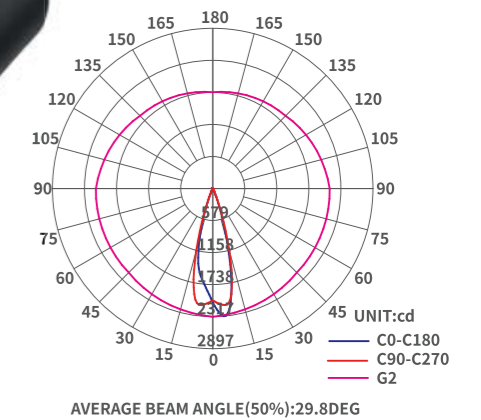

Faretti a binario

SERIE **TRL009**