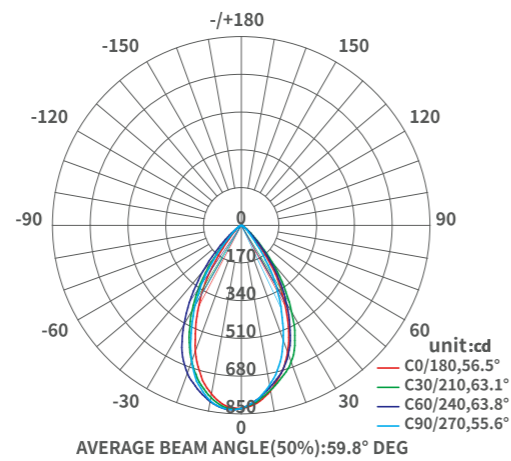

Faretti a superficie

SERIE CDL002-S

	Codice prodotto	Colore	CCT	Lumen	Angolo	CRI
	CDL002-S 10W D1101	Bianco	3000K	830	60°	≥90
	D1102	Bianco	4000K	850	60°	≥90
	CDL002-S 20W D1103	Bianco	3000K	1760	60°	≥90
	D1104	Bianco	4000K	1780	60°	≥90
	CDL002-S 30W D1105	Bianco	3000K	2300	60°	≥90
	D1106	Bianco	4000K	2320	60°	≥90
	CDL002-S 40W D1107	Bianco	3000K	3830	60°	≥90
	D1108	Bianco	4000K	3860	60°	≥90