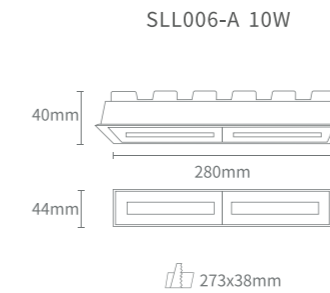

Codice prodotto	Potenza	CCT	Lumen	Angolo	CRI	Dimensioni incasso	Dimensioni
L1101	5W	3000K	280	Luce polarizzata 20°	≥80	140*38mm	147*44*40mm
L1102	5W	4000K	340	Luce polarizzata 20°	≥80	140*38mm	147*44*40mm
L1103	10W	3000K	500	Luce polarizzata 20°	≥80	273*38mm	280*44*40mm
L1104	10W	4000K	570	Luce polarizzata 20°	≥80	273*38mm	280*44*40mm
L1105	15W	3000K	960	Luce polarizzata 20°	≥80	405*38mm	413*44*40mm
L1106	15W	4000K	1000	Luce polarizzata 20°	≥80	405*38mm	413*44*40mm