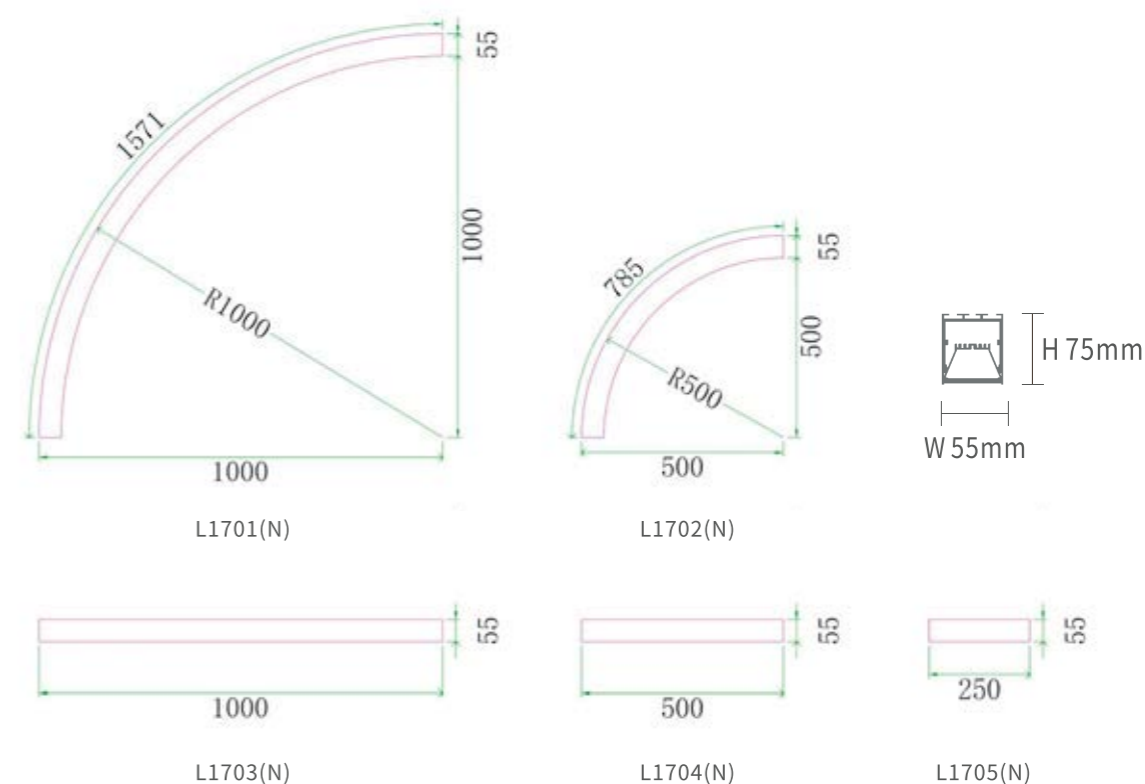

Codice prodotto	Colore	CCT	Lumen	Angolo	CRI
SLL001-A 7.5W	L1705(N)	Nero	4000K	750	110°	≥80
SLL001-A 15W	L1704(N)	Nero	4000K	1320	110°	≥80
SLL001-A 24W	L1702(N)	Nero	4000K	2080	110°	≥80
SLL001-A 30W	L1703(N)	Nero	4000K	2760	110°	≥80
SLL001-A 48W	L1701(N)	Nero	4000K	4890	110°	≥80