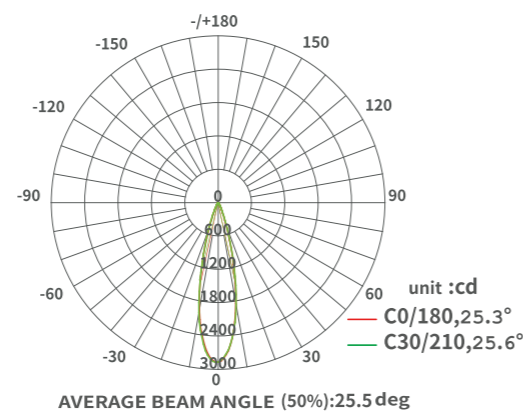

Faretti da incasso

SERIE **CSL004-A**

Flux out: 335.0 lm

Height	Eavg, Emax	Angle: 25.34deg	Diameter
1m	2001,2881lx		44.97cm
2m	500,2,720.3lx		89.94cm
3m	222,3,320.1lx		134.91cm
4m	125,0,180.1lx		179.88cm
5m	80,03,115.2lx		224.84cm
6m	55,58,80.03lx		269.81cm
7m	40,83,58.80lx		314.78cm
8m	31,26,45.02lx		359.75cm
9m	24,70,35.57lx		404.72cm
10m	20,01,28.81lx		449.69cm