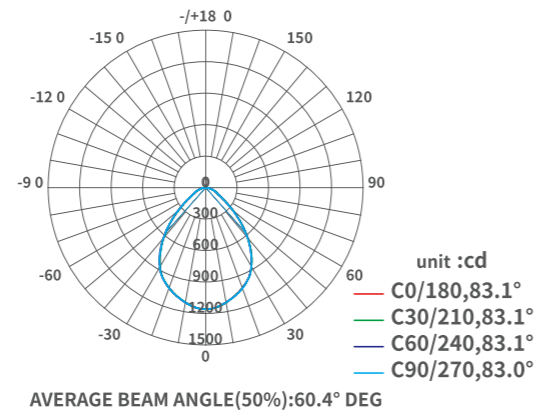

Flux out: 197.1 lm

Height	Eavg, Emax	Diameter
1m	551.7, 1171lx	175.04cm
2m	137.9, 292.7lx	350.07cm
3m	61.30, 130.1lx	525.11cm
4m	34.48, 73.18lx	700.15cm
5m	22.07, 46.83lx	875.19cm
6m	15.32, 32.52lx	1050.22cm
7m	11.26, 23.89lx	1225.26cm
8m	8.620, 18.29lx	1400.30cm
9m	6.811, 14.45lx	1575.34cm
10m	5.517, 11.71lx	1750.37cm

Angle: 62.7deg

CDL001-S (60°)