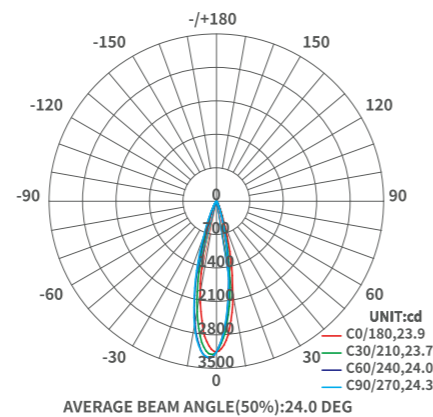

CSL003-A (24°)

	Codice prodotto	Colore	CCT	Lumen	Angolo	CRI
CSL003-A 7W H 65mm Ø83mm foro hole Ø75mm	C0301	Bianco	3000K	500	24°	≥90
	C0302	Bianco	4000K	550	24°	≥90
CSL003-A 10W H 88mm Ø105mm foro hole Ø95mm	C0303	Bianco	3000K	660	24°	≥90
	C0304	Bianco	4000K	730	24°	≥90
CSL003-A 20W H 115mm Ø137mm foro hole Ø120mm	C0305	Bianco	3000K	1900	24°	≥90
	C0306	Bianco	4000K	2200	24°	≥90
CSL003-A 30W H 127mm Ø160mm foro hole Ø140mm	C0307	Bianco	3000K	2500	24°	≥90
CSL003-A 40W H 160mm Ø190mm foro hole Ø175mm	C0309	Bianco	3000K	3800	24°	≥90
	C0310	Bianco	4000K	4180	24°	≥90