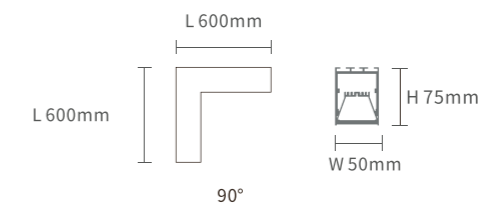

Codice prodotto	Colore	CCT	Lumen	Angolo	CRI
SLL003-A 40W	L0211B	Bianco	4000K	5000	110°	≥80
	L0211N	Nero	4000K	4700	110°	≥80