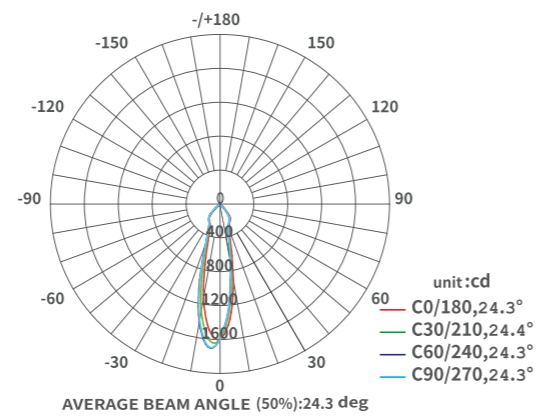

Faretti da incasso

SERIE **CSL005-A**

Installazione Porta faretto (CP0501)

Ø47

Ø54

Flux out:182.7 lm

Height	Eavg,Emax	Angle:24.27deg	Diameter
1m	1091,1695lx		43.00cm
2m	272,8423.6lx		85.99cm
3m	121,2188.3lx		128.99cm
4m	68,20105.9lx		171.99cm
5m	43,6567.7lx		214.98cm
6m	30,3147.0lx		257.98cm
7m	22,2734.5lx		300.98cm
8m	17,0526.4lx		343.97cm
9m	13,4720.9lx		386.97cm
10m	10,9116.9lx		429.97cm