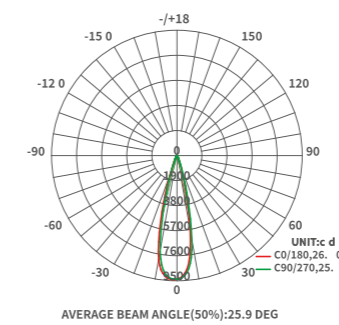

Codice prodotto	Colore	CCT	Lumen	Angolo	CRI
TRL011-30W 	T1101B	Bianco	3000K	1890-2480	per20°≤19 60°≤23	≥80

TRL011 (20°)