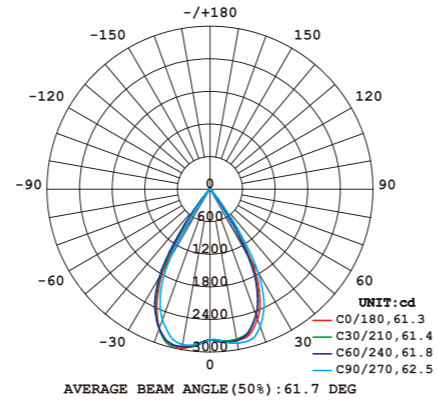

Faretti a binario

SERIE TRL010

	Codice prodotto	Colore	CCT	Lumen	Angolo	CRI
TRL010-15W 	T1004N	Nero	4000K	1310	55°	≥90
TRL010-30W 	T1008N T1009B T1010B T1011B	Nero Bianco Bianco Bianco	4000K 3000K 4000K 4000K	2480 3150 3480 3360	55° 36° 36° 50°	≥90 ≥90 ≥90 ≥90

Accessori disponibili per l'acquisto

AB01B/N
Binario trifase
1000 * 32.2 * 35.6 mm
☐ Nero ☒ Bianco

AB02B/N
Binario trifase
2000 * 32.2 * 35.6 mm
☐ Nero ☒ Bianco

AB03B/N
Binario trifase
3000 * 32.2 * 35.6 mm
☐ Nero ☒ Bianco