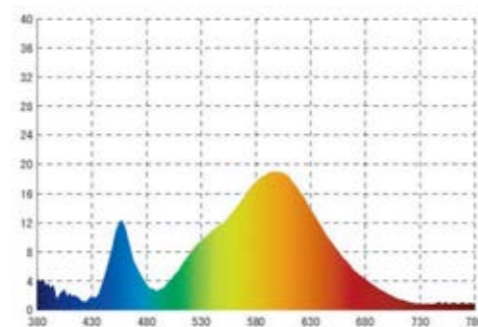

Spettro assoluto