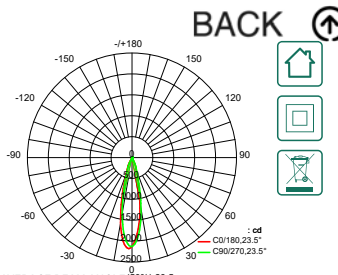

Le marcature arancioni sono cliccabili

BACK ↻

SLL006-A

SLL006-A

Le marcature arancioni sono cliccabili

IP **40**
 PF **0.9**
 UGR **≤19**

CSL004-A

Lumen 670lm/750lm/1340lm/1500lm
 2010lm/2250lm/1650lm/1700lm
 3300lm/3400lm/4950lm/5100lm
 2350lm/2500lm/4700lm/5000lm

Potenza 7050lm/7500lm
 10W/20W/30W

PF 0.9

CCT 3000K / 4000K

CRI ≥ 90

Angolo 24°

UGR ≤ 19

Dimensioni 112*122*100mm
 210*112*100mm/282*112*100mm
 137*137*130mm/250*137*130mm
 362*137*130mm/175*175*145mm
 325*175*145mm/475*175*145mm